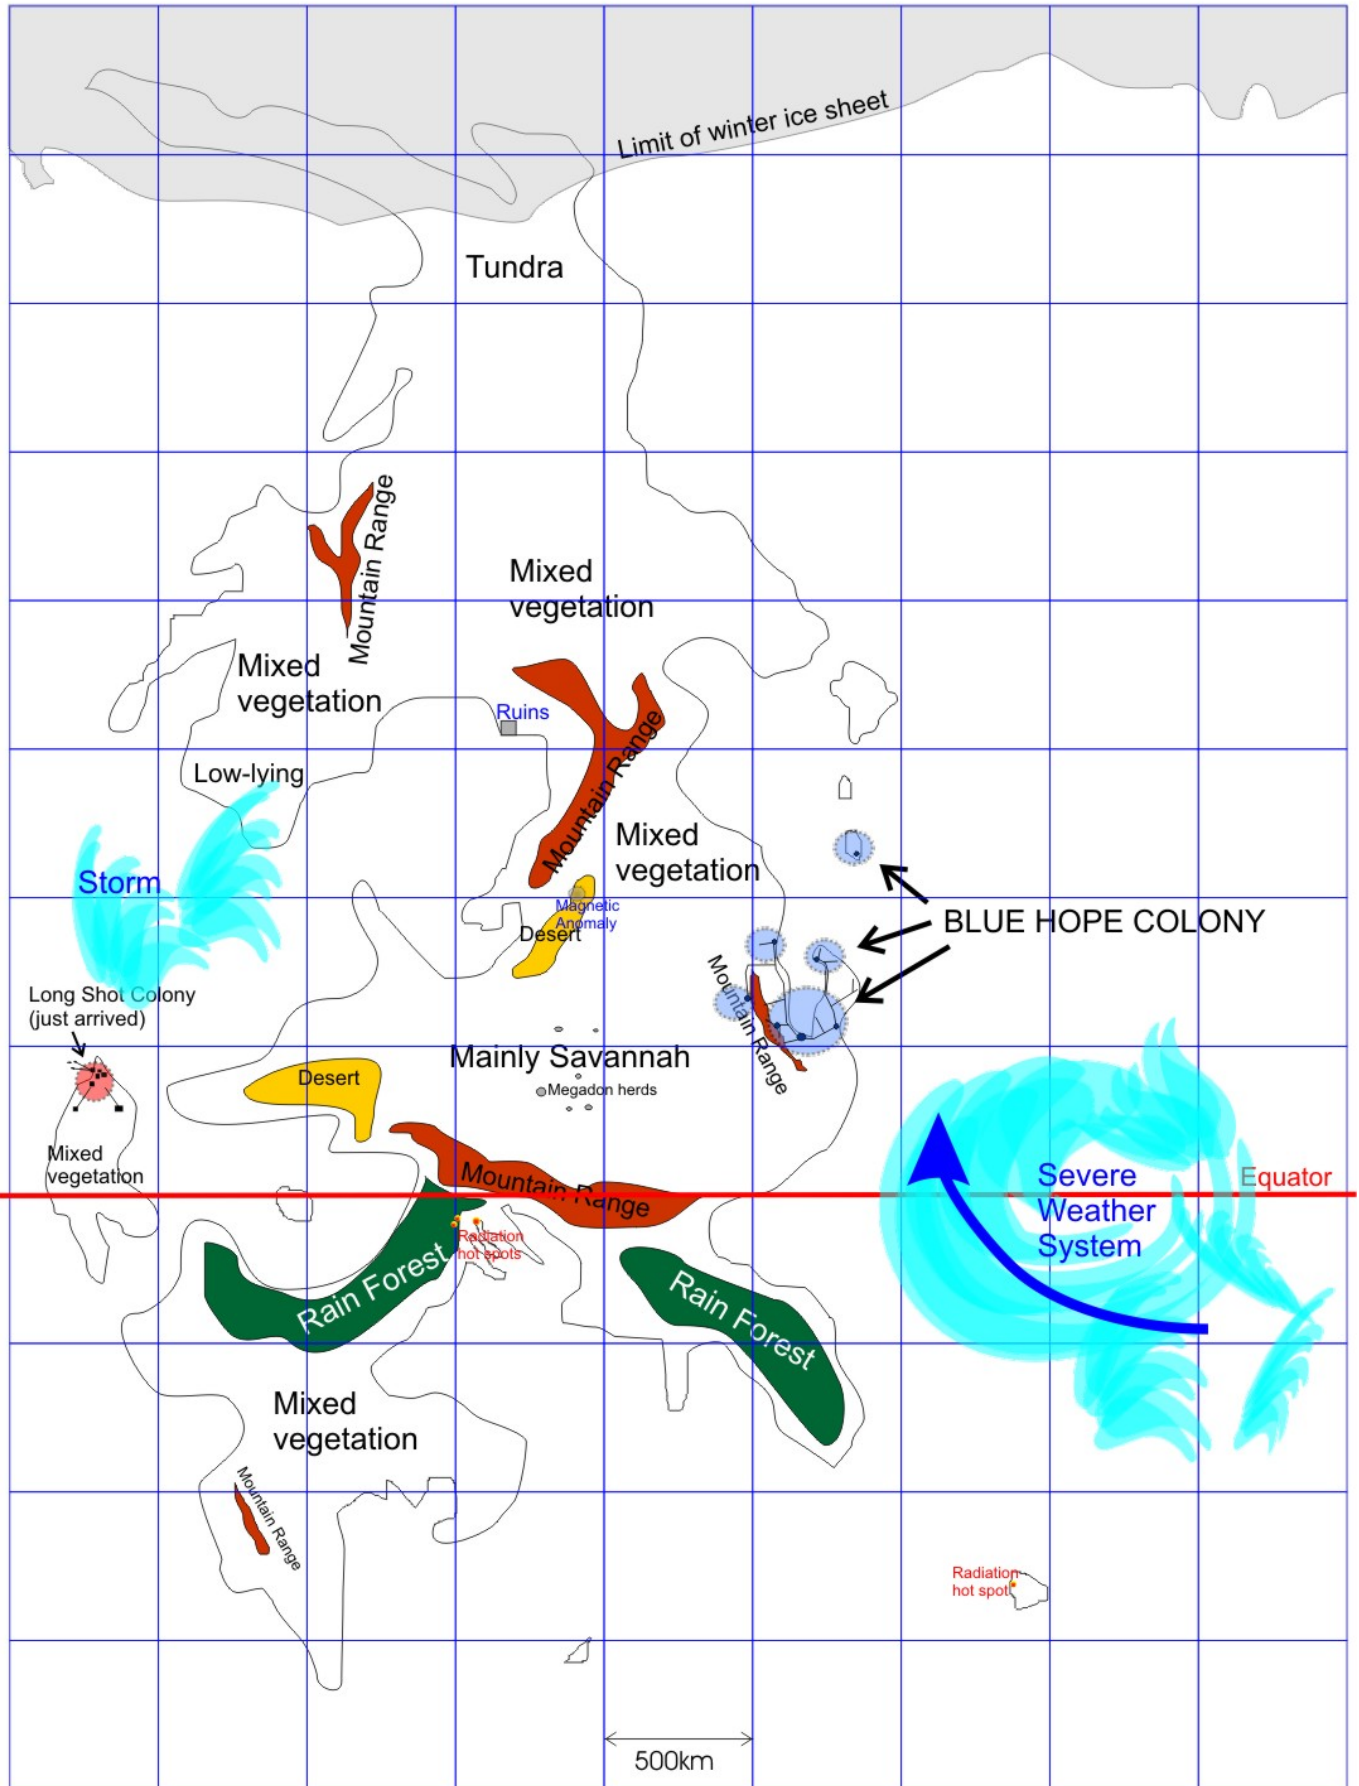

Trade and marketing

dealing with traders and managing exports.

Director German Denkov

Subordinates:

- Head of RM Sales: Walker Whitten
- Head of Trade Relations: Taylor Hutchinsen
- Shuttle Port Manager: Jamaal Ventura

Migration and Population

induction and support for new migrants, Education and health.

Director Gene Norwood

Subordinates:

- Head of population screening: Berta Walsh
- Head of Education: Janus Hinson
- Chief Medical officer: Kasey Light

Geography

EASTERN CONTINENT Z178

Current Affairs

See [T24 Timeline](#) for details.

The colony has been suffering from a series of pirate raids, the last of these being 3208.122.

Direction of attack in the most recent raid was out from the east, over the sea, coming in low. The approach varies between raids, though very infrequently from the north, mostly from West, South and East.

Blue Hope is not the first colony in this system, there has been at least one other previous colony which failed. The ruins can be seen in the middle fo the Eastern Continent.

[The Universe](#), [background](#), [system](#), [Q8](#), [T178](#), [Ind](#), [BlueHope](#), [IFU](#), [Tdr24](#)